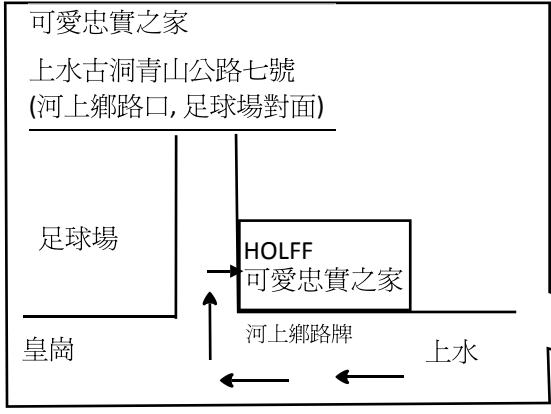

Home Of Loving Faithfulness
7, Castle Peak Road
Kwu Tung. NT. Hong Kong
Tel: 26700676

To
**Ho Sheung
Heung**

Follow signs to
KWU TUNG (N)

Dills
Corner

51K
Bus
Stop

No. 17
From
Yuen Long

Castle Peak Road

Castle Peak Road

No. 51K From
Sheung Shui

Exit 10
eastbound

From:
Yuen Long
Airport /
W. Harbor
Tunnel

San Tin
Interchange

Approx. 1.5 km

From:
Sheung - Shui
Fanling
ShaTin
Lion Rock
Tunnel

Exit 9A Westbound
'Pak Shek Au'

Take care not to get in lane for Shenzhen
Follow signs to San Tin, then Kwu Tung