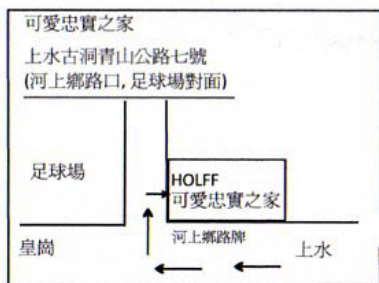

Home Of Loving Faithfulness
 7, Castle Peak Road
 Kwu Tung. NT. Hong Kong
 Tel: 26700676

From Sheung Shui KCR Station BY TAXI:

Take the exit directly off the platform Level into the street.
 The taxi rank is on your right.

From Sheung Shui Station by bus:

Proceed up the escalator to the upper floor (Main concourse).

Follow the directions towards the LANDMARK shopping Mall.

As you proceed over the walk bridge, you will see the minibus station beneath you.

Head for the centre of the bus station to find the no. 51K bus that is going to **HO SHEUNG HEUNG**

Follow the map once you see the motorway running along side on your left.

You will eventually see the Home with its LOGO as you look to your right.