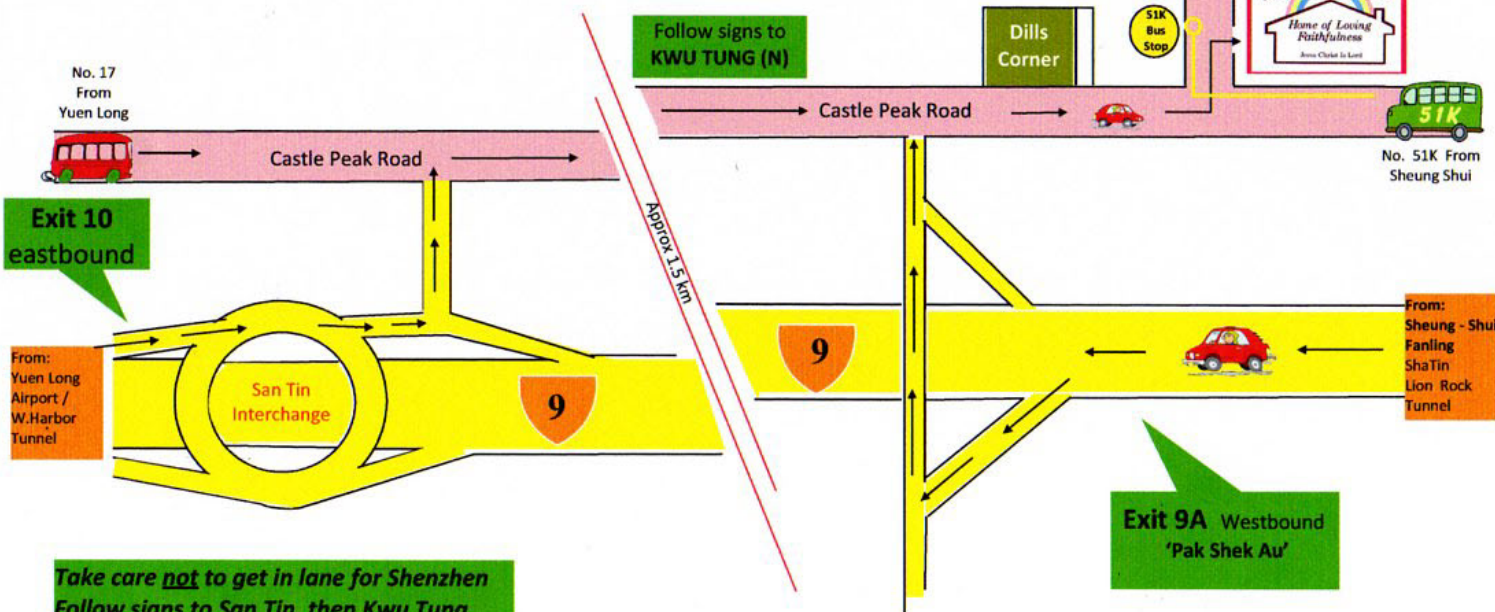

Home Of Loving Faithfulness
 7, Castle Peak Road
 Kwu Tung. NT. Hong Kong
 Tel: 26700676

From Sheung Shui KCR Station BY TAXI:

Take the exit directly off the platform Level into the street.
 The taxi rank is on your right.

From Sheung Shui Station by bus:

Proceed up the escalator to the upper floor (Main concourse).

Follow the directions towards the LANDMARK shopping Mall.

As you proceed over the walk bridge, you will see the minibus station beneath you.

Head for the centre of the bus station to find the no. 51K bus that is going to **HO SHEUNG HEUNG**

Follow the map once you see the motorway running along side on your left.

You will eventually see the Home with its LOGO as you look to your right.

Stop the bus just as it turns right just past the Home.